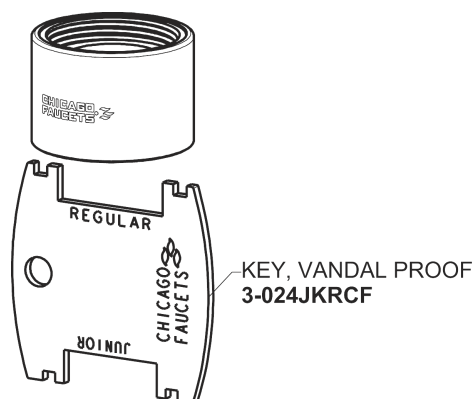

**CHICAGO
FAUCETS**

a Geberit company

5-1/4" Rigid / Swing Gooseneck Spout
GN2AH8JKABCP

Electronic Module
242.433.00.1

0.5 GPM (1.9 L/min) Vandal Proof Non-Aerating Spray Outlet
E2805-5JKABCP

CR-P2 6V Lithium Battery
242.560.00.1