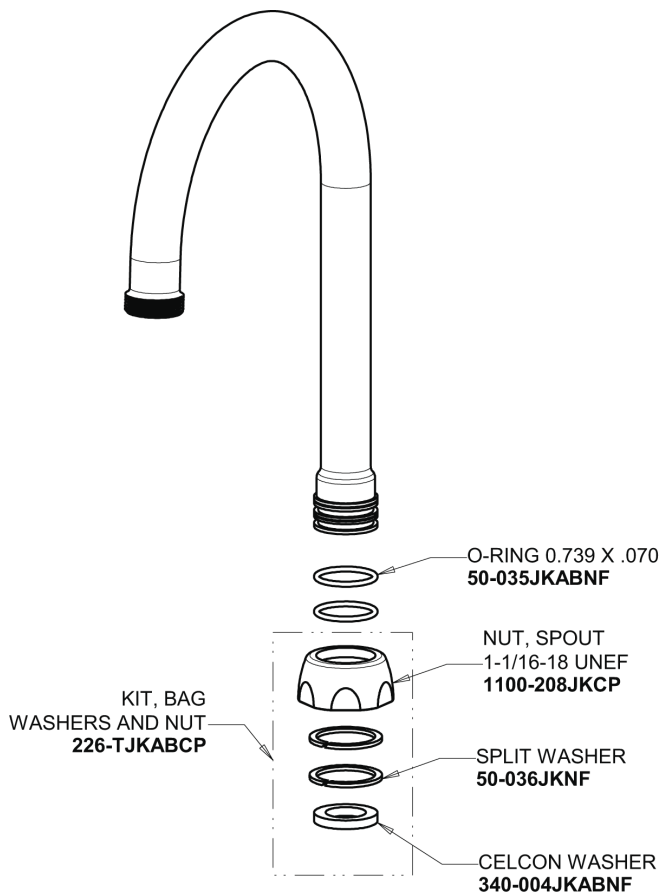

Repair Parts

116.223.AB.1

HyTronic Gooseneck Sink Faucet with Dual Beam Infrared Sensor

**CHICAGO
FAUCETS**

a Geberit company

Base Parts:

For Technical Assistance:

Phone: 800-TEC-TRUE (832-8783)

Email: techsupport.us@chicagofaucets.com

2100 South Clearwater Drive

Des Plaines, IL 60018

Phone: 847-803-5000

chicagofaucets.com

Repair Parts

116.223.AB.1

HyTronic Gooseneck Sink Faucet with Dual Beam Infrared Sensor

**CHICAGO
FAUCETS**

a Geberit company

5-1/4" Rigid / Swing Gooseneck Spout
GN2AH8JKABCP

Electronic Module
242.433.00.1

0.5 GPM (1.9 L/min) Vandal Proof Non-Aerating Spray Outlet
E2805-5JKABCP

CR-P2 6V Lithium Battery
242.560.00.1