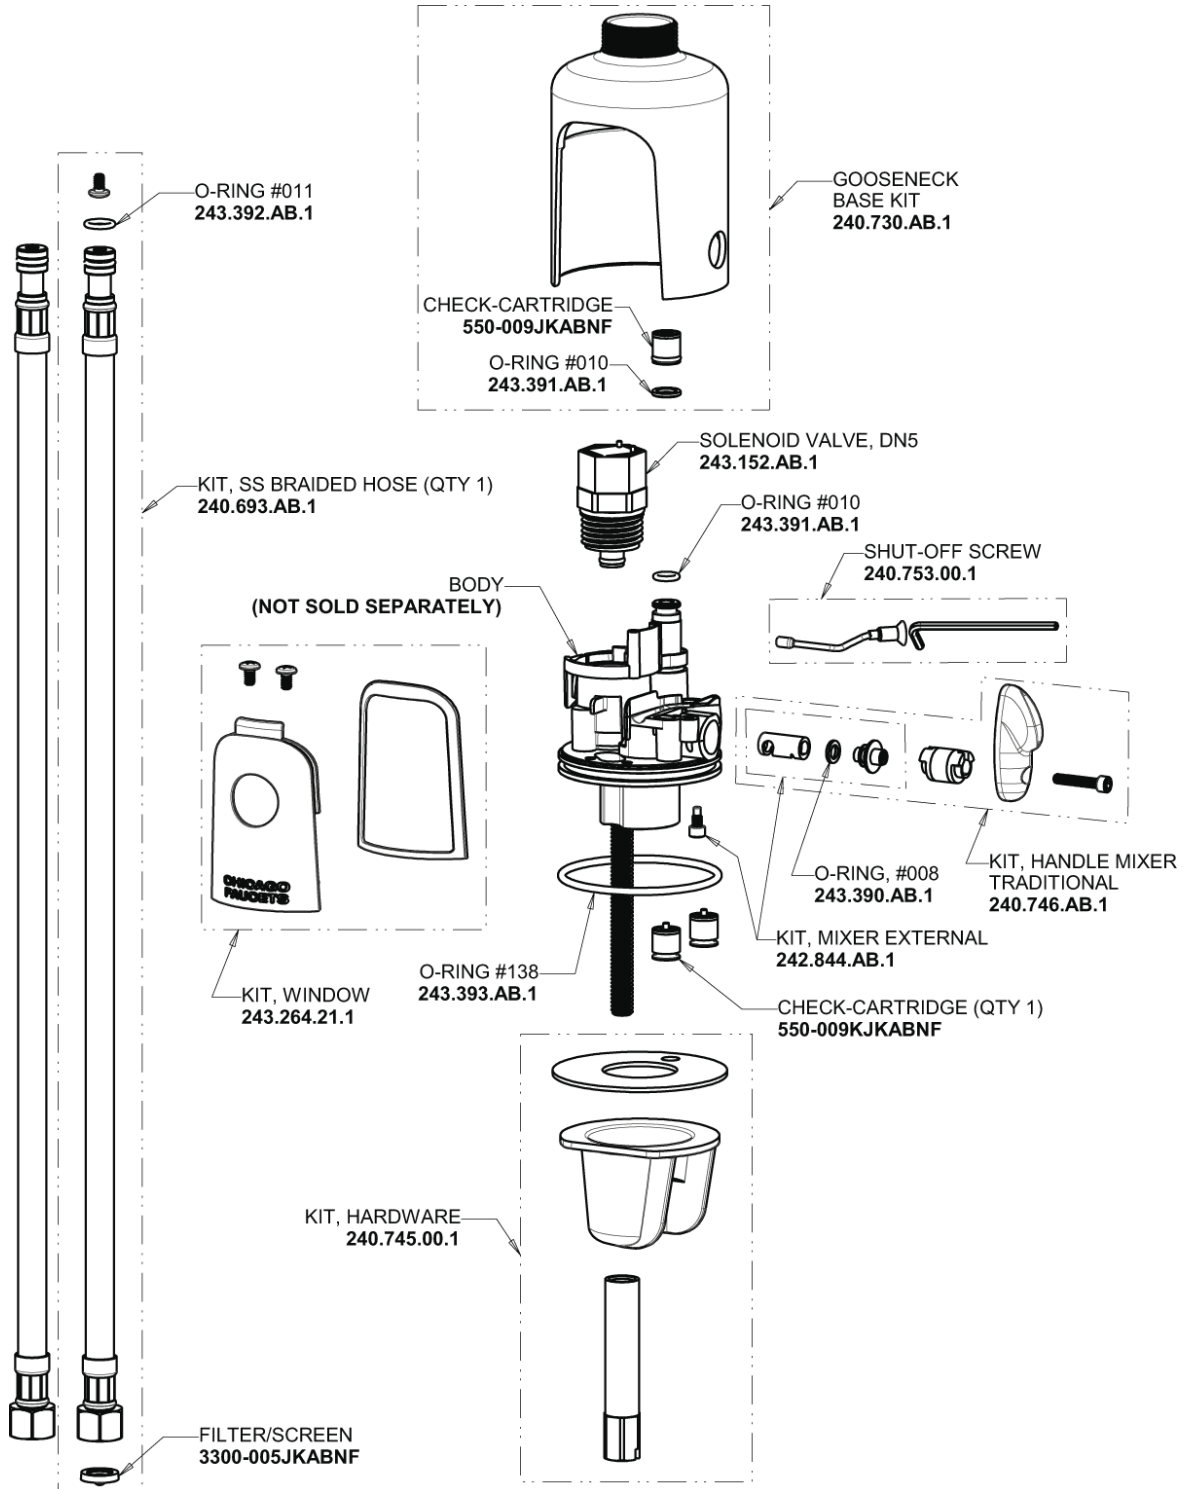

Repair Parts

116.223.AB.1

HyTronic Gooseneck Sink Faucet with Dual Beam Infrared Sensor

**CHICAGO
FAUCETS**

a Geberit company

Base Parts:

For Technical Assistance:

Phone: 800-TEC-TRUE (832-8783)

Email: techsupport.us@chicagofaucets.com

2100 South Clearwater Drive

Des Plaines, IL 60018

Phone: 847-803-5000

chicagofaucets.com

Repair Parts

116.223.AB.1

HyTronic Gooseneck Sink Faucet with Dual Beam Infrared Sensor

**CHICAGO
FAUCETS**

a Geberit company

5-1/4" Rigid / Swing Gooseneck Spout
GN2AH8JKABCP

Electronic Module
242.433.00.1

0.5 GPM (1.9 L/min) Vandal Proof Non-Aerating Spray Outlet
E2805-5JKABCP

CR-P2 6V Lithium Battery
242.560.00.1